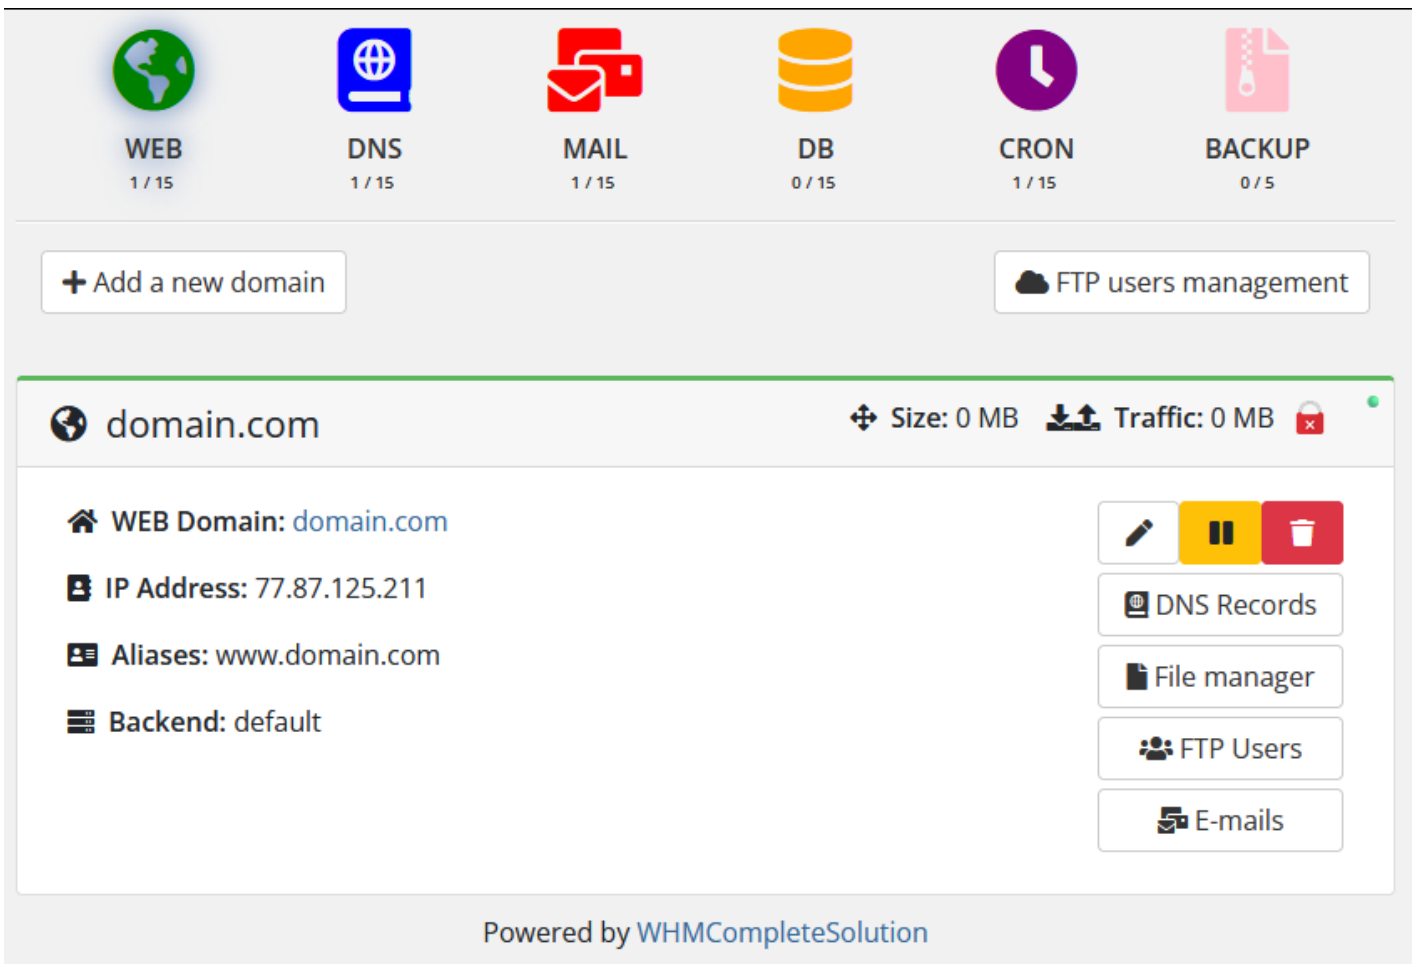

WEB section

HestiaCP module **WHMCS**

[Order now](#) | [Download](#) | [FAQ](#)

The end client, having entered the WEB section of the client panel, has access to the following information and parameters:

- Navigation bar and status information on each card.
- Button to go to add a new domain
- Button to go to FTP user management
- Cards with information about the client's WEB domains
 - Domain name
 - SSL certificate status 
 - Domain name status in the system HestiaCP is suspended or not suspended (Active) 
 - IP Address
 - Aliases
 - Backend
 - Disk Space (Size)
 - Bandwidth (Traffic)
 - Button to go to domain DNS zone settings
 - Button to go to the root of the site (if you have enabled and configured the file manager)
 - Button to go to the mail domain management section
 - Buttons for managing WEB domain
 - Edit
 - Suspend / Unsuspend
 - Delete