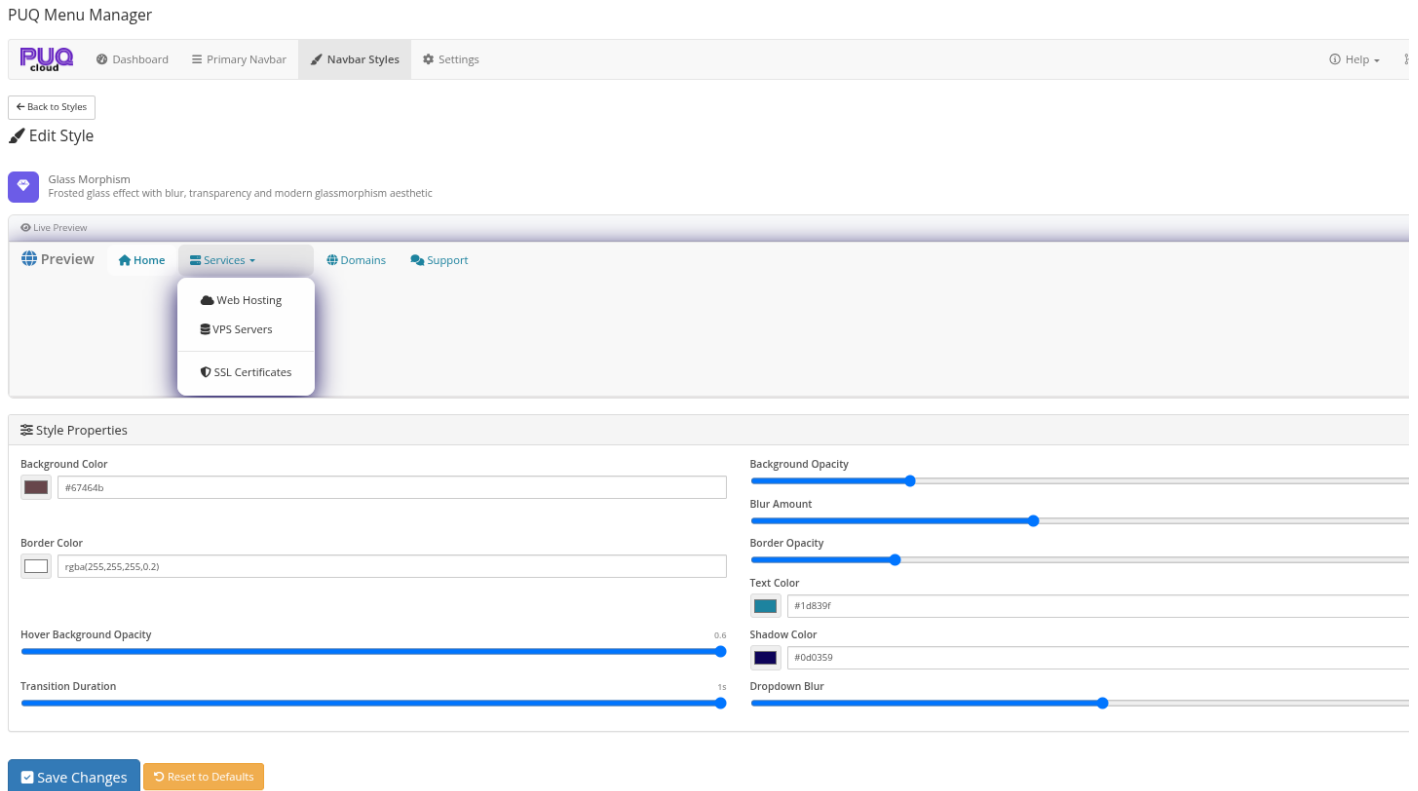

Style Editor

The style editor provides a live preview and property controls for customizing the selected style.

Style Editor — Glass Morphism style with live preview showing dropdown menu and customizable properties

Live Preview

The top section shows a live preview of the navbar with the current style settings applied. The preview includes sample menu items (Home, Services, Domains, Support) with a dropdown example, so you can see how the style looks in real-time as you adjust the properties.

Style Properties

Each style has its own set of customizable properties. Common properties include:

Property	Description
Background Color	The background color of navbar items
Background Opacity	Opacity of the background color