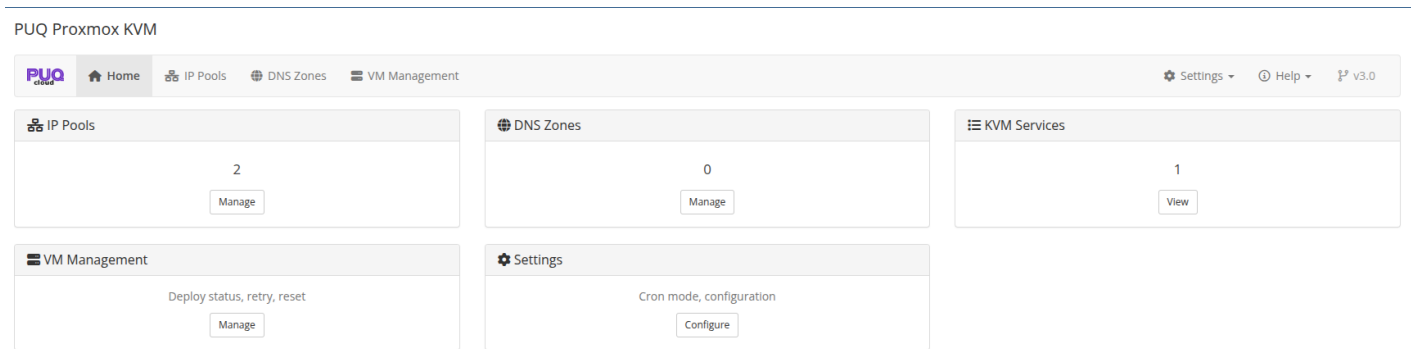

Dashboard

Proxmox KVM module **WHMCS**

[Order now](#) | [Download](#) | [FAQ](#)

The addon module dashboard provides a quick overview of all managed resources.

Dashboard Cards

Card	Description
IP Pools	Total number of configured IP address pools
DNS Zones	Total number of configured DNS zones
KVM Services	Total number of active KVM services
VM Management	Link to the centralized VM management page
Settings	Link to the module settings

Navigation

The top navigation bar provides access to all add-on sections:

- **Home** — Dashboard (this page)
 - **IP Pools** — IPv4/IPv6 address pool management
 - **DNS Zones** — DNS zone configuration
 - **VM Management** — Centralized VM monitoring and management
 - **Settings** — General settings, cron configuration
 - **Help** — Links to documentation and support
-